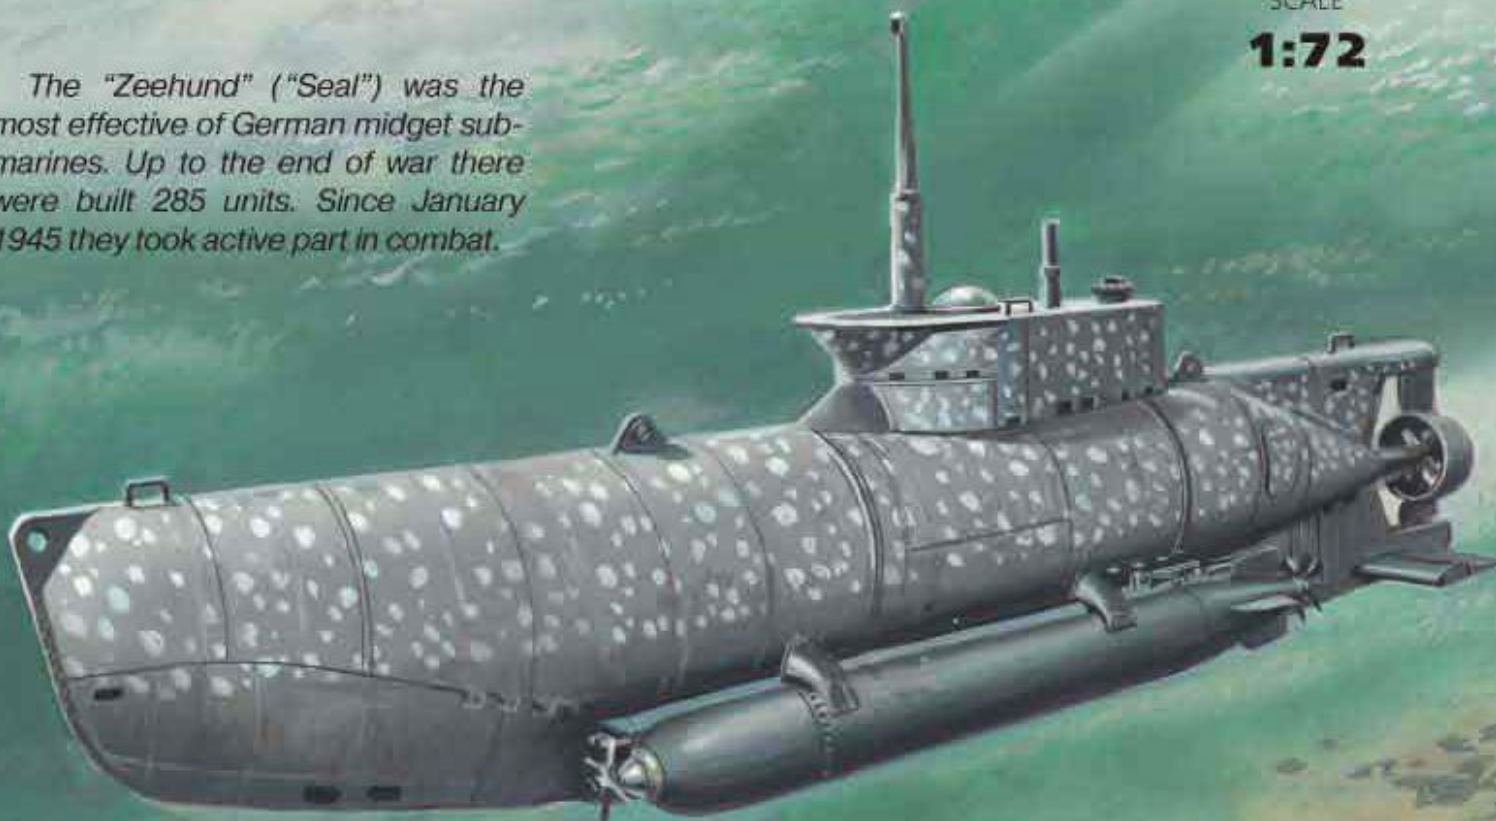

ICM
New in the Box

SCALE
1:35

best quality

exclusive model

The kit includes six figures – two German Luftwaffe officers, and also four figures of civilians – two women, pianist and waiter.

SCALE

1:35**35601 Soviet Tank Crew****(1979-1988)**

SCALE

1:72

The "Zeehund" ("Seal") was the most effective of German midget submarines. Up to the end of war there were built 285 units. Since January 1945 they took active part in combat.

2009

January

S	M	T	W	T	F	S
				1	2	3
4	5	6	7	8	9	10
11	12	13	14	15	16	17
18	19	20	21	22	23	24
25	26	27	28	29	30	31