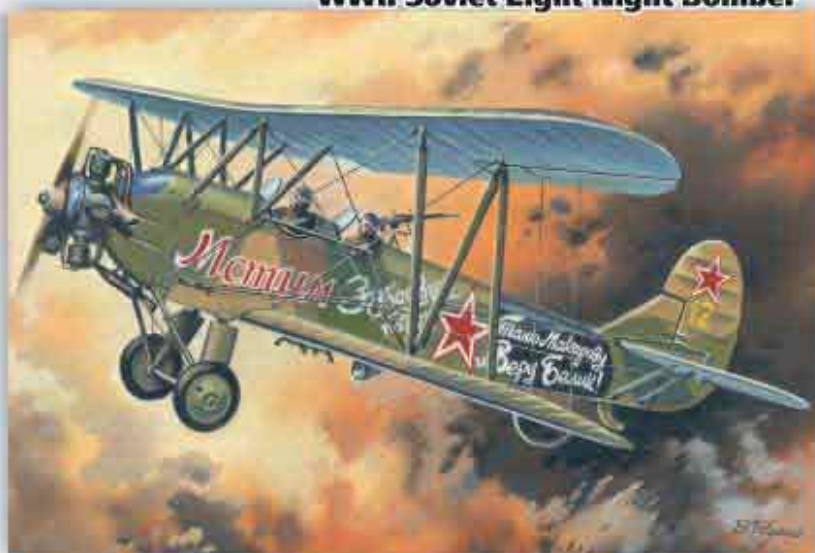

72134 Bf 109E-4

WWII German Night Fighter

The Messerschmitt Bf 109 is a symbol of German Luftwaffe air power.

The modification Bf 109E-4 has appeared in 1940. Some aircraft served as night fighters in the Reich Air Defense units during 1941.

72223 Su-27**Russian Aerobatic Team "Russian Knights" Plane**

Up to the last time Su-27 had not rivals in the world for the complex of flying characteristics and combat efficiency. Russian Air Force aerobatic team "Russian Knights" uses those aircraft since 1992.

**72232 He 70F-2****German Reconnaissance Plane**

He 70 was designed by the order of the Lufthansa Company for new passenger aircraft. It founded new standards of the aerodynamical perfection.

The first prototype made his first flight December 1, 1932. In late autumn 1934 it began production of the armed version of the aircraft - He 70F-2 reconnaissance plane.

**72233 He 70G-1****German Passenger Aircraft****72241 U-2/Po-2VS****WWII Soviet Light Night Bomber**

One of the most numerous and famous aircraft in the world aviation history was the Polikarpov U-2.

During WWII U-2 got the weapon. These planes named U-2VS were successfully used as light night bombers (with female crews too).